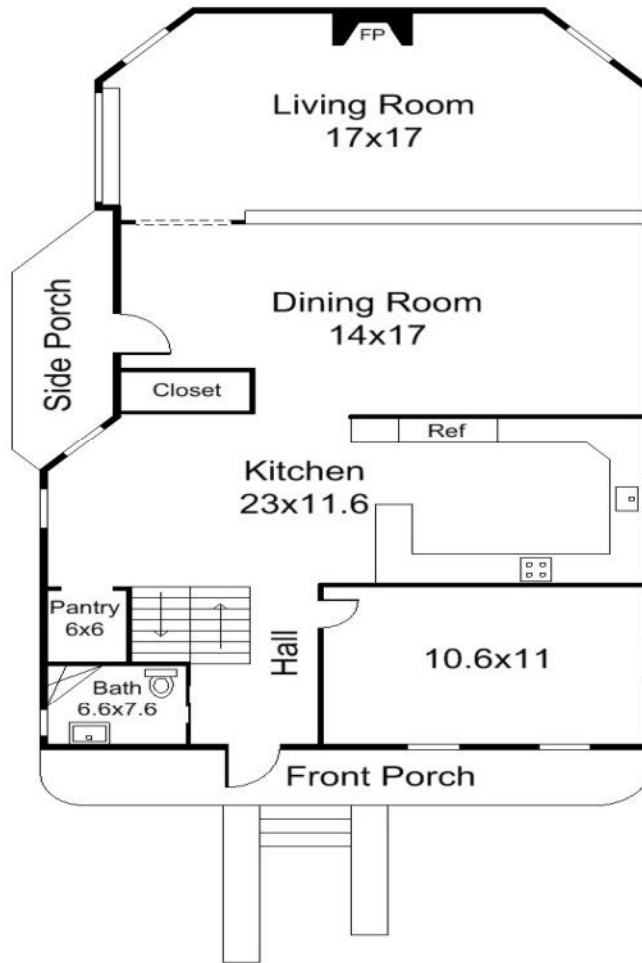

**Peninsula**  
Realty Group, Inc

282 Norwood Avenue  
West Long Branch NJ 07764

**First Floor**

**Second Floor**

This floor plan illustration is an approximation of features and structures and is provided for convenience only with permission. It is not warranted to be exact or to scale. This may not be duplicated or displayed on any website without the permission of Listing Broker. All Agent or Broker IDX sites are granted permission to display the floor plan on websites when presented along with the listing data for the subject property in accordance with IDX policy of NAR.