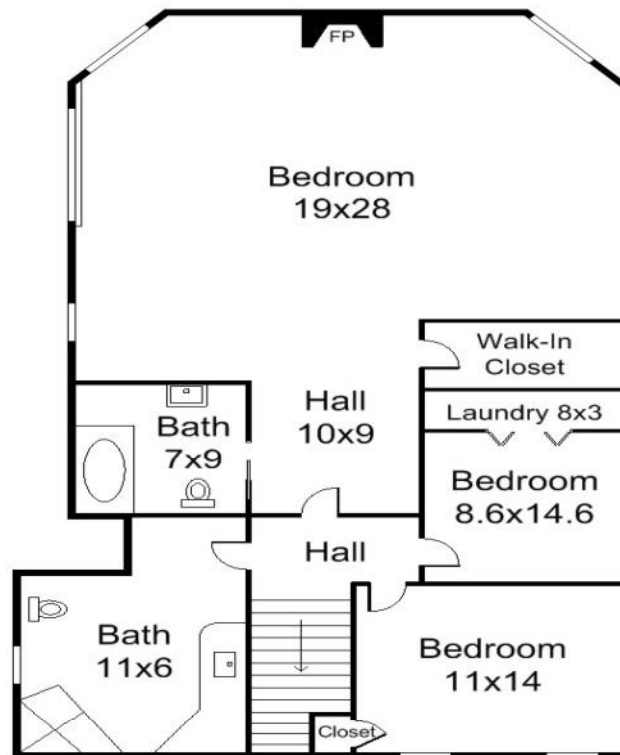

**Peninsula**  
Realty Group, Inc

282 Norwood Avenue  
West Long Branch NJ 07764

**First Floor**

**Second Floor**

This floor plan illustration is an approximation of features and structures and is provided for convenience only with permission. It is not warranted to be exact or to scale. This may not be duplicated or displayed on any website without the permission of Listing Broker. All Agent or Broker IDX sites are granted permission to display the floor plan on websites when presented along with the listing data for the subject property in accordance with IDX policy of NAR.